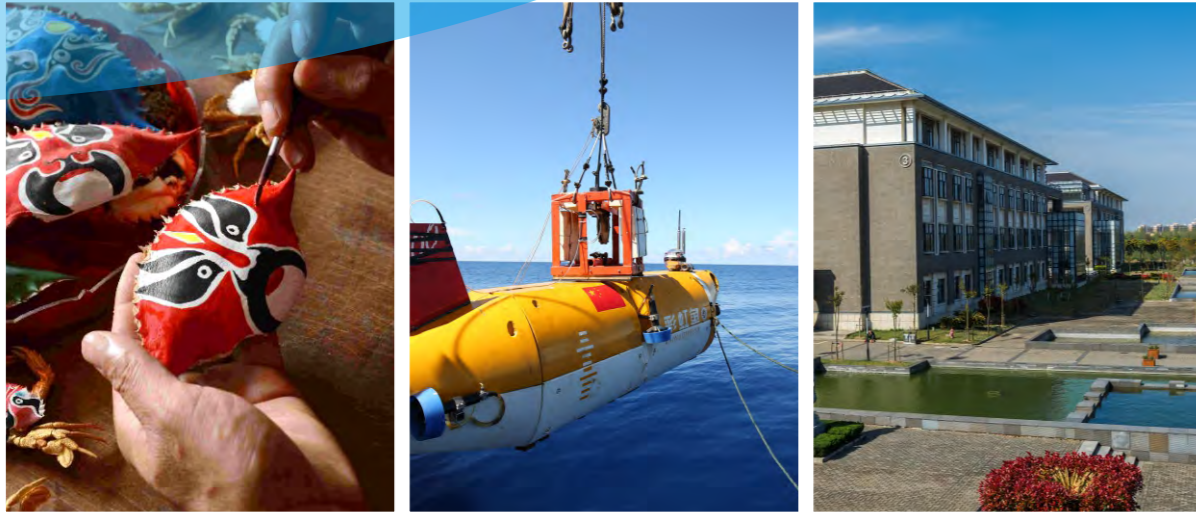

- Learn Chinese in an interactive way:
Outcome Based Education
- Featured Marine Culture courses only at
Shanghai Ocean University
- Mixed of ancient Chinese culture and modern
Shanghai life
- Sponsored by **Shanghai Government Scholarship**
- Certificate of Participation after completion of
the program

1. Paint a piece of Chinese painting
2. Write a piece of Chinese Calligraphy
3. Sing a Chinese song
4. Recite a Chinese poem
5. Give a short introduction in Chinese

Excellent work will be exhibited at the end of the program.

Chinese Marine Culture Activities

Teachers from College of Marine Culture and Law will give professional courses on “Chinese Calligraphy”, “Chinese Seal Cutting”, “Chinese Zither Music”, “Paintings on Crab Shell”, “Chinese Ocean Music”, “Tidal Water Culture”, “The God of the Sea” to take a glance at the mysterious marine culture of China. Special guest speakers are invited to enhance the depth of the lectures.